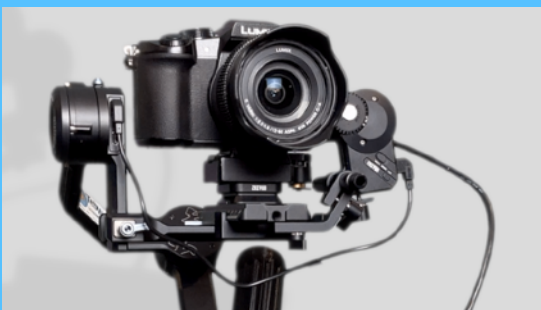

Standard Video/Cine Camera Packages

We are ready to help with a variety of camera equipment packages to suit different needs. Located within the Philadelphia region...
in Doylestown, Bucks County, PA.

CANON C300 MARK II

- DCI 4K, 2K
- 4K Log Format, 4:2:2 10 bit
- DZOFilm 50-125mm Cine Lens
- Rokinon 14mm Cine Lens
- Other lenses available upon request (additional rate)

\$150 / hr

PANASONIC AG-UX180

- DCI 4K, UHD, 1080p
- 24fps, 30fps, Super Slo 120fps
- Leica 20x Servo Zoom Lens
- Lens Rear Control Remote
- V-30 PRO Stereo Shotgun Mic

\$100 / hr

PANASONIC/LUMIX DMC-G85

- UHD, 1080p
- 24fps, 30fps
- 12-60mm Leica Lens
- Paired with Zhiyun Weebill 2 Gimbal
- FEELWORLD 7" Monitor for gimbal viewfinder

\$100 / hr

Each Package includes one crew person, basic lighting system, audio including dual wireless lavalier microphones, Zoom Audio Ambisonic stand alone audio recorder, 10.1" 4K QC monitor when applicable.